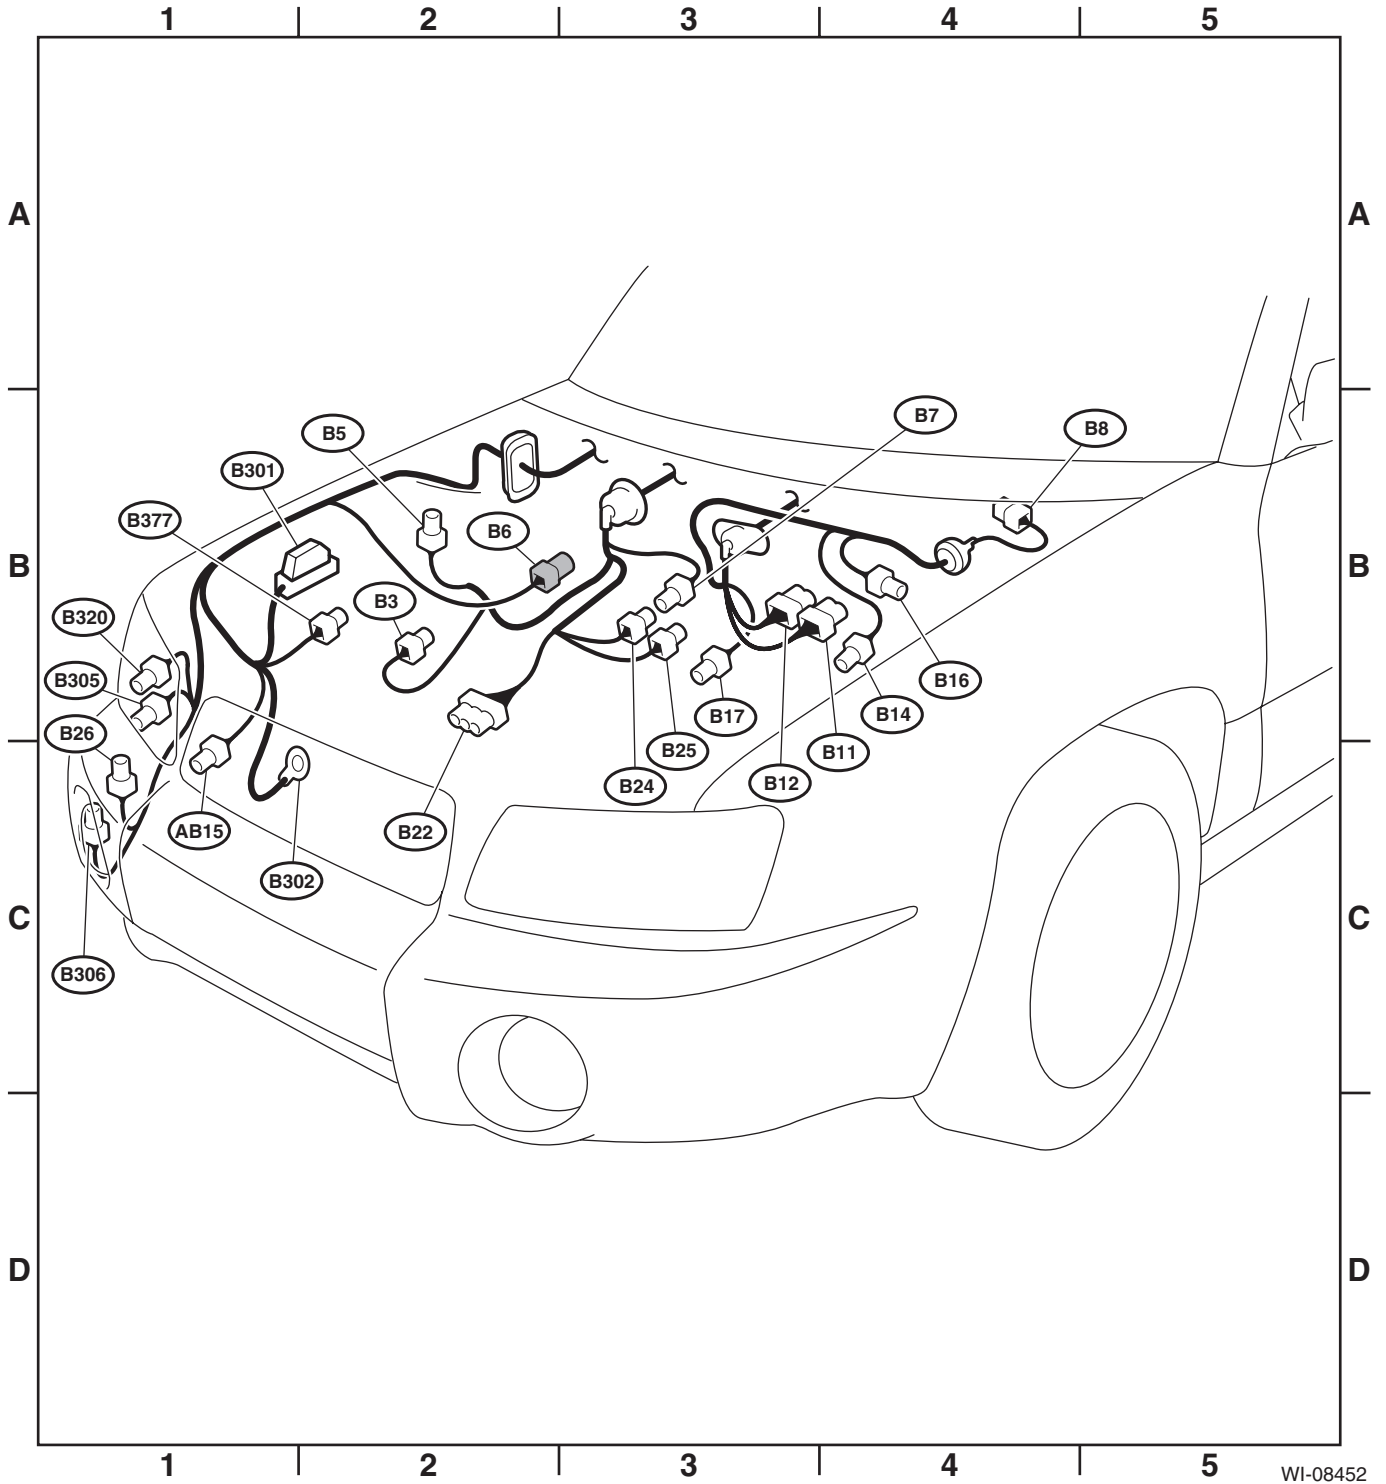

Bulkhead Wiring Harness (In Engine Compartment)

WIRING SYSTEM

54. Bulkhead Wiring Harness (In Engine Compartment)

A: LOCATION

1. NON-TURBO MODEL

Bulkhead wiring harness

Connector				Connecting to	
No.	Pole	Color	Area	No.	Description
B3	5	Black	B-2		Air flow sensor
B5	2	Gray	B-2		Daytime running light register
B6	2	Brown	B-2		Front ABS wheel speed sensor RH
B7	4	★	B-3		A/C pressure switch
B8	5	Black	B-4		Front wiper motor
B11	20	Gray	B-4	T4	Transmission cord (AT model)
B12	12	Gray	B-3	T3	
B14	1	Black	B-4		Starter motor (Magnet)
B16	2	Gray	B-4		Brake fluid level warning switch
B17	3	Black	B-3		Vehicle speed sensor (MT model)
B22	54	Black	B-2	E3	Engine wiring harness
B24	2	Gray	B-3	T1	Back-up light switch (MT model)
B25	2	Brown	B-3	T2	Neutral switch (MT model)
B26	1	Black	C-1		Horn
B301	26	Black	B-2		ABS control module
B302	1	★	C-1		ABS motor ground
B305	2	Gray	B-1		Front turn signal light RH
B306	2	Brown	C-1		Front fog light RH
B320	2	Gray	B-1		Side marker light RH
B377	2	Black	B-2	F112	Front wiring harness (Model without VDC)

★: White or natural color

Airbag wiring harness

Connector				Connecting to	
No.	Pole	Color	Area	No.	Description
AB15	2	Yellow	C-1		Front sub sensor RH

Bulkhead Wiring Harness (In Engine Compartment)

WIRING SYSTEM