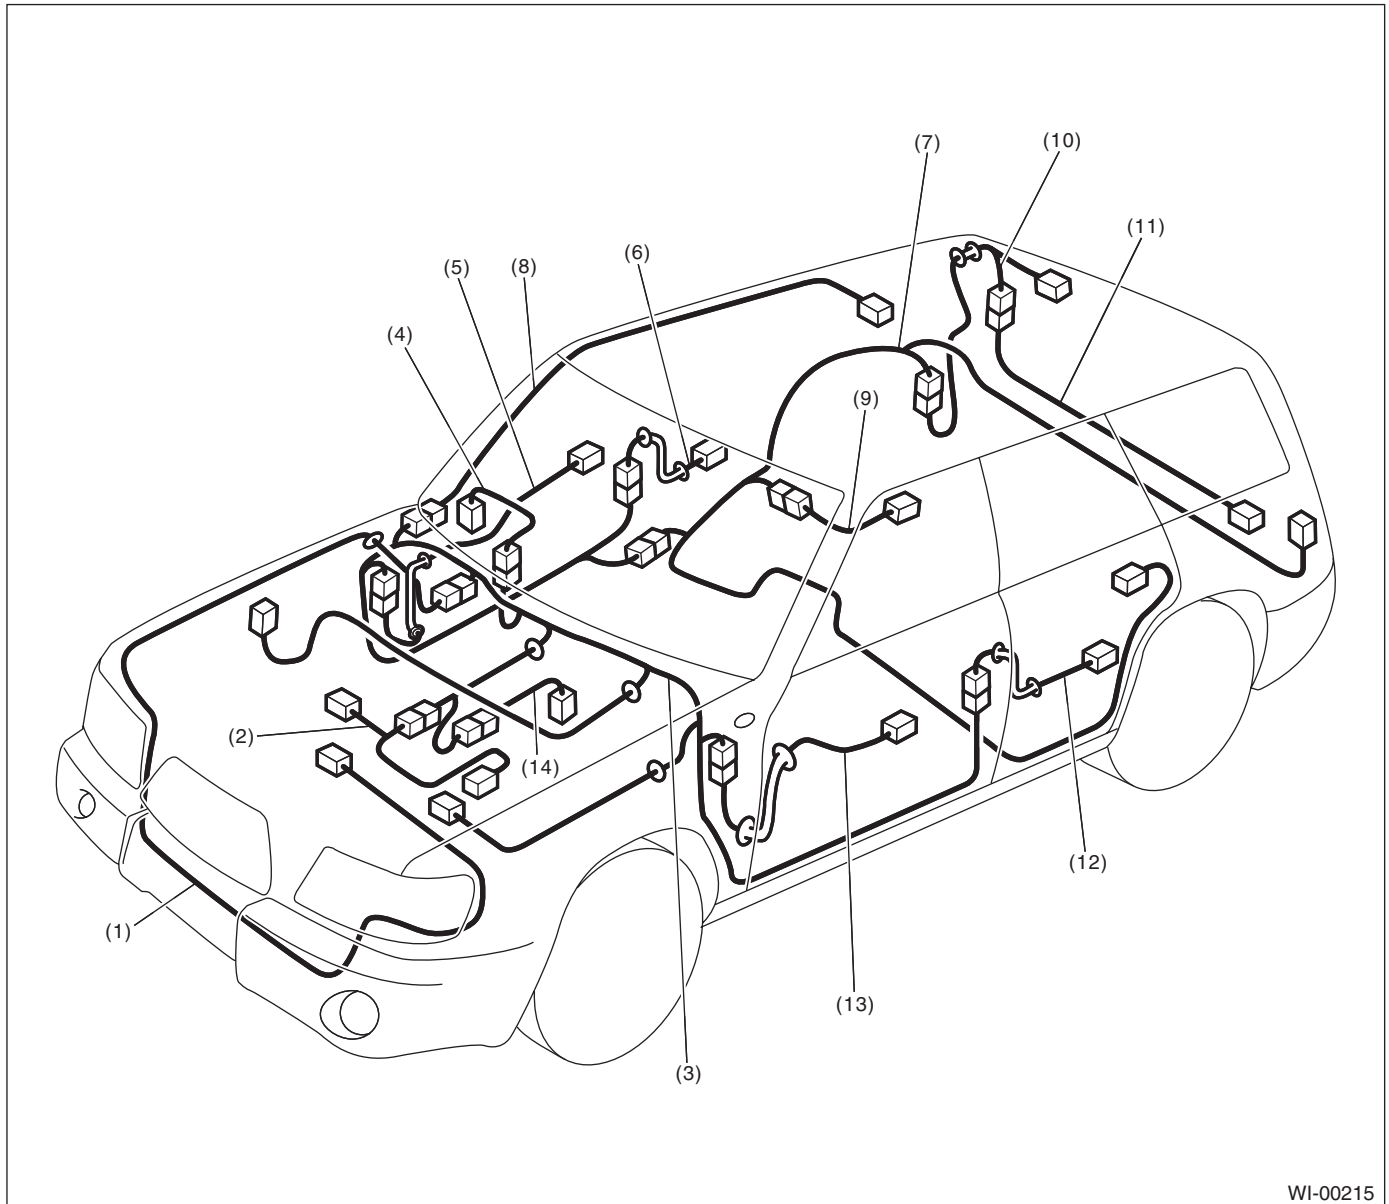

Harness Components Location

WIRING SYSTEM

52.Harness Components Location

A: LOCATION

WI-00215

- | | | |
|-------------------------------------|-------------------------|---------------------------|
| (1) Front wiring harness | (6) Rear door cord (RH) | (11) Rear gate cord 2 |
| (2) Engine wiring harness | (7) Rear wiring harness | (12) Rear door cord (LH) |
| (3) Bulkhead wiring harness | (8) Roof cord | (13) Front door cord (LH) |
| (4) Instrument panel wiring harness | (9) Fuel tank cord | (14) Transmission cord |
| (5) Front door cord (RH) | (10) Rear gate cord | |