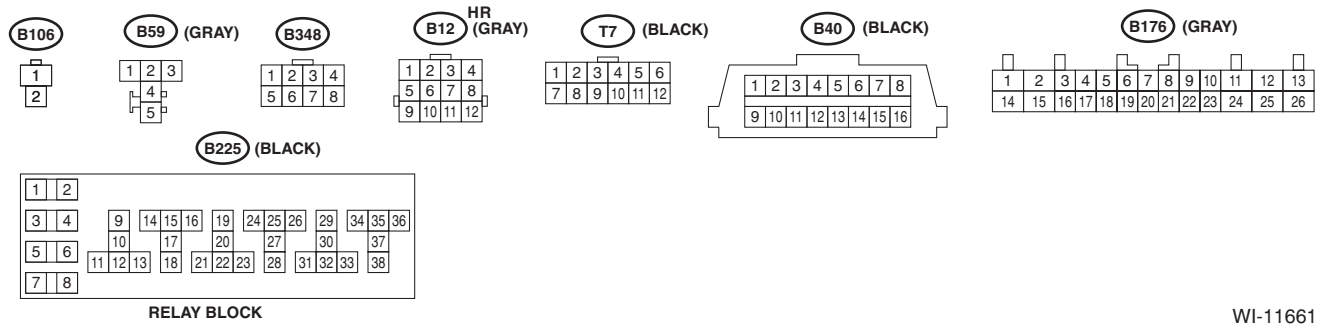

SEC(NA)-02

SEC(NA)-02

WI-08445

Security System

WIRING SYSTEM

WI-08446

2. TURBO MODEL

WI-11661