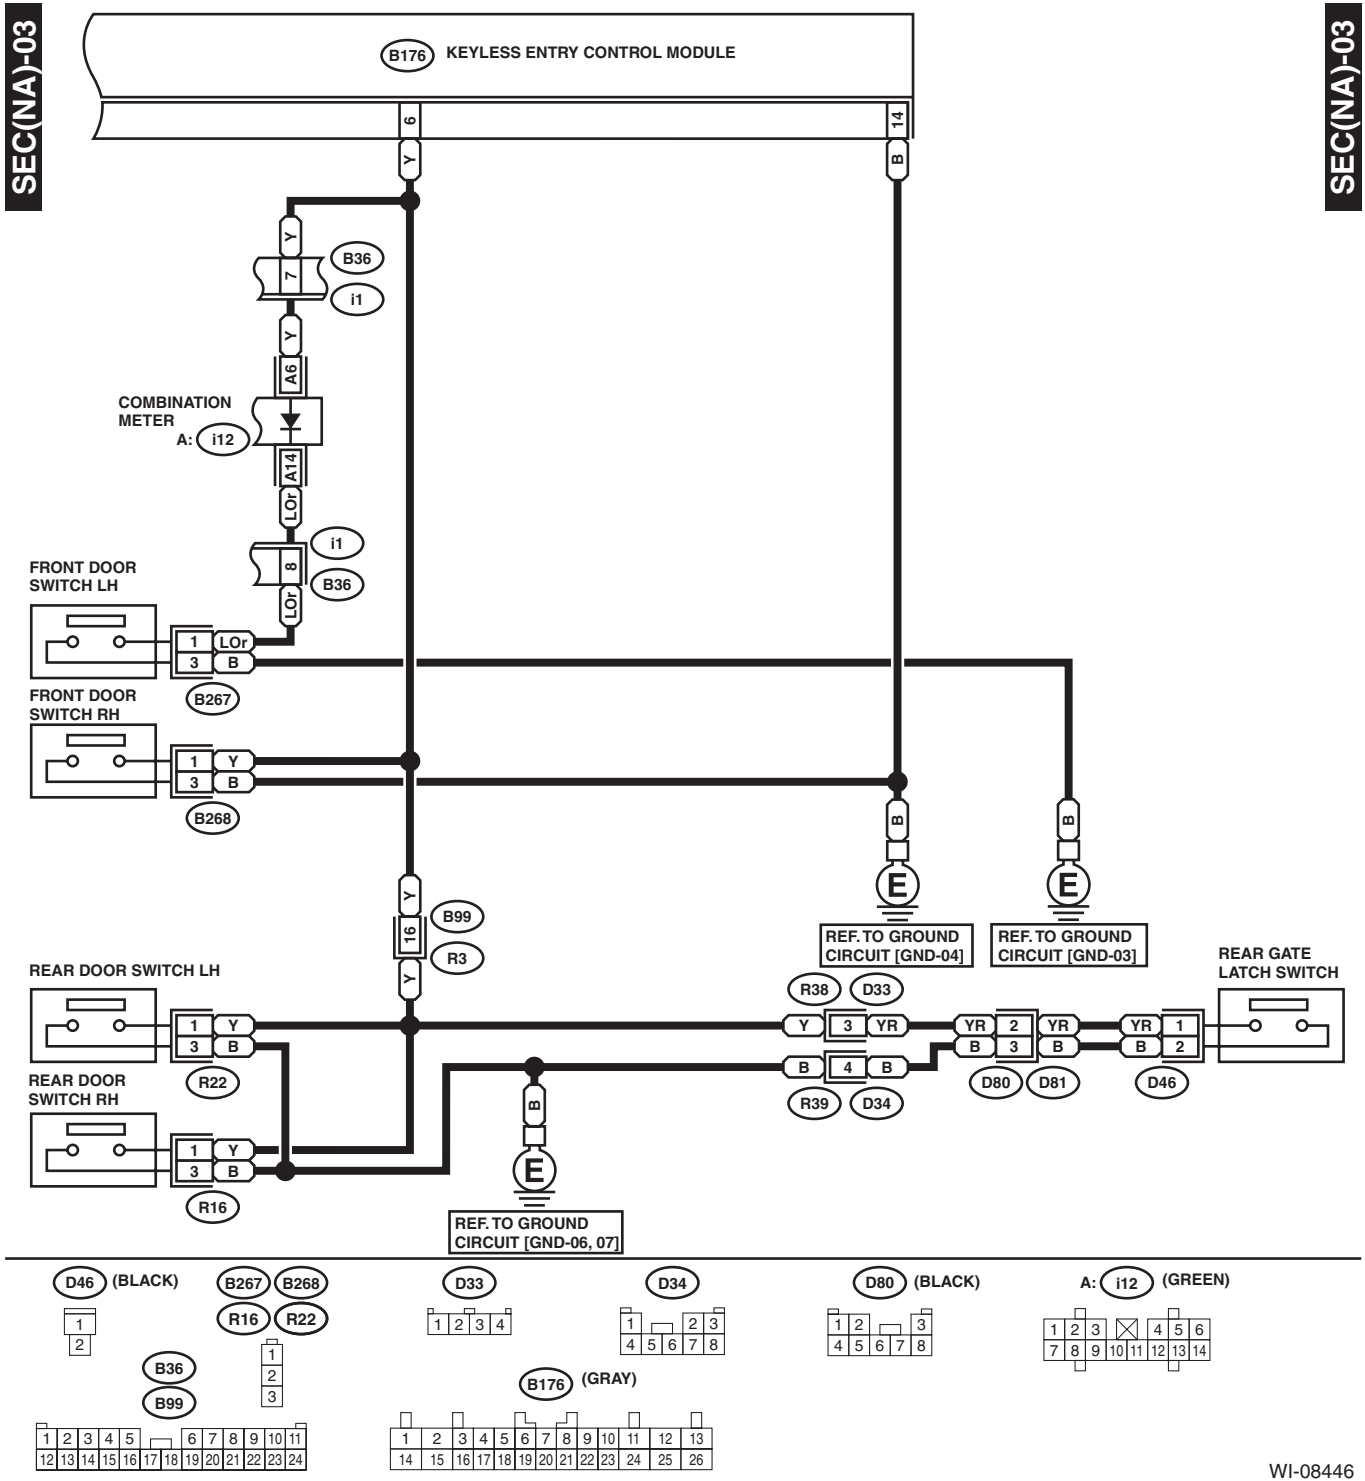

Security System

WIRING SYSTEM

49. Security System

A: WIRING DIAGRAM

1. NON-TURBO MODEL

WI-11660

Security System

WIRING SYSTEM

SEC(NA)-02

SEC(NA)-02

WI-08445

Security System

WIRING SYSTEM

WI-08446

2. TURBO MODEL

WI-11661

Security System

WIRING SYSTEM

SEC(TB)-02

SEC(TB)-02

WI-08448

Security System

WIRING SYSTEM

SEC(TB)-03