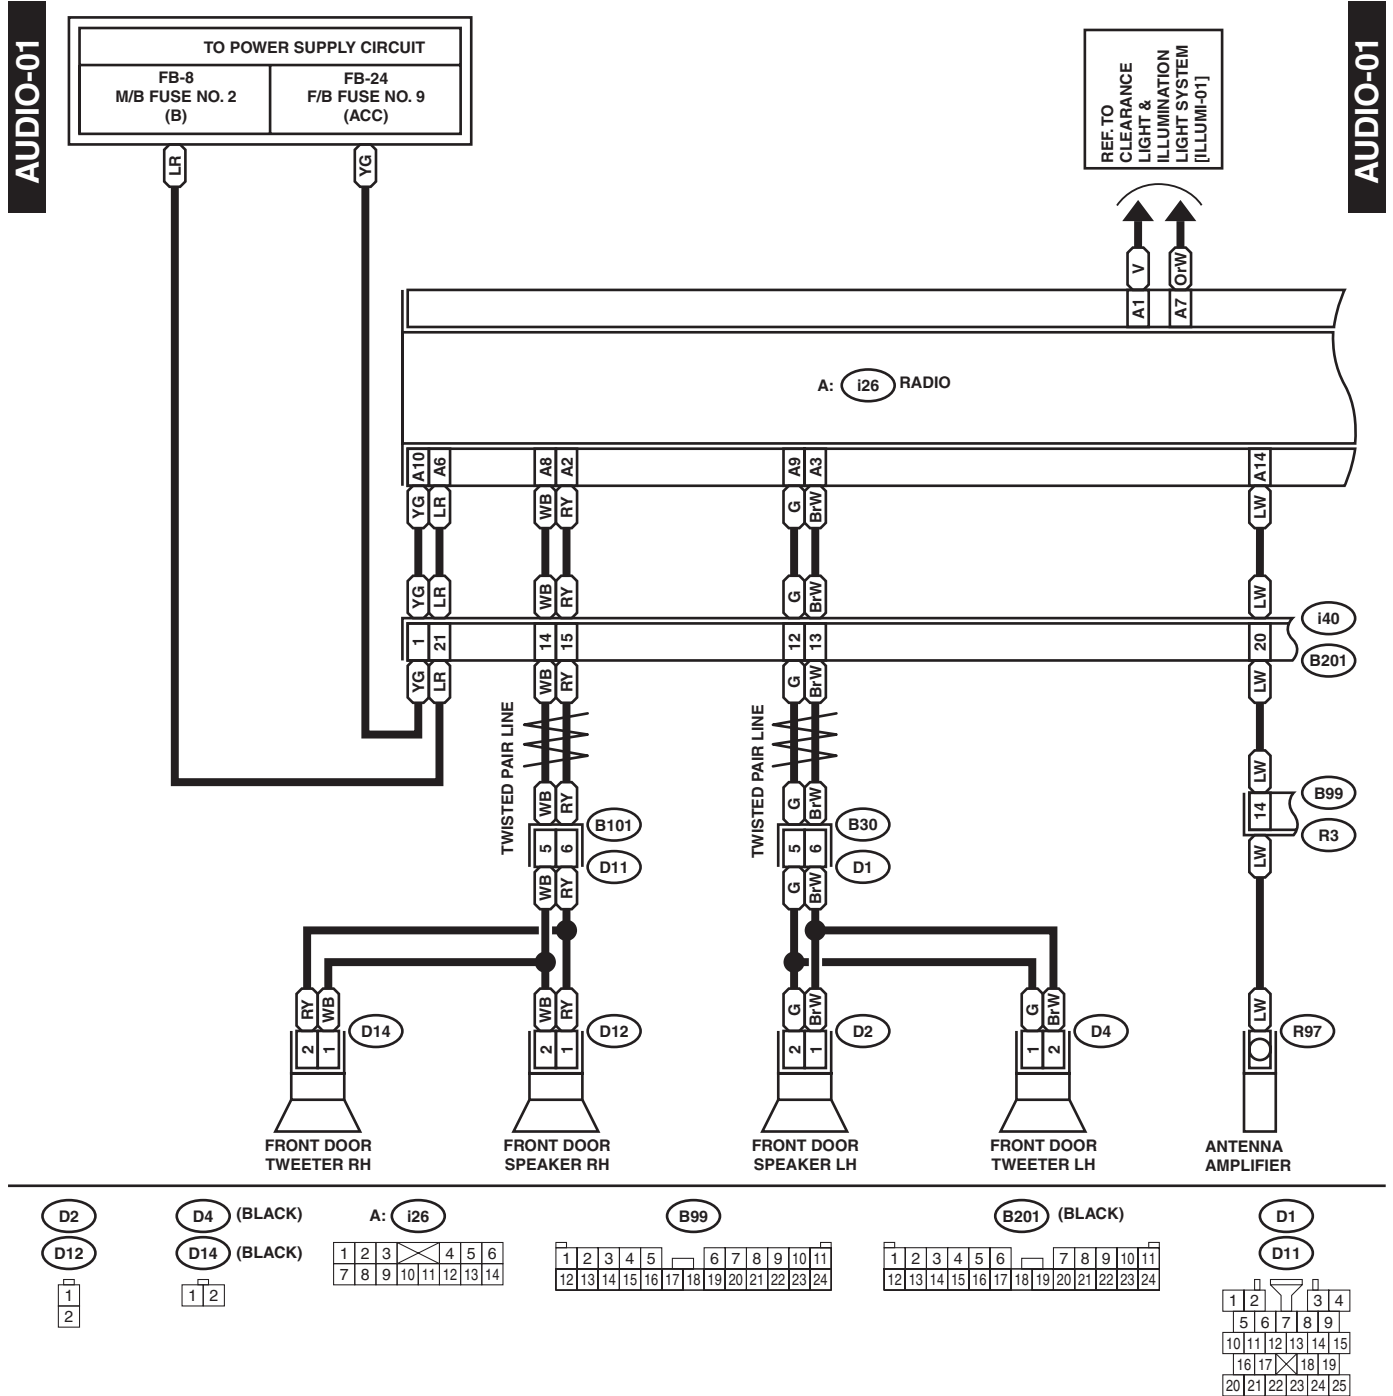

Audio System

WIRING SYSTEM

33. Audio System

A: WIRING DIAGRAM

WI-08427

Audio System

WIRING SYSTEM

WF : WITH WOOFER