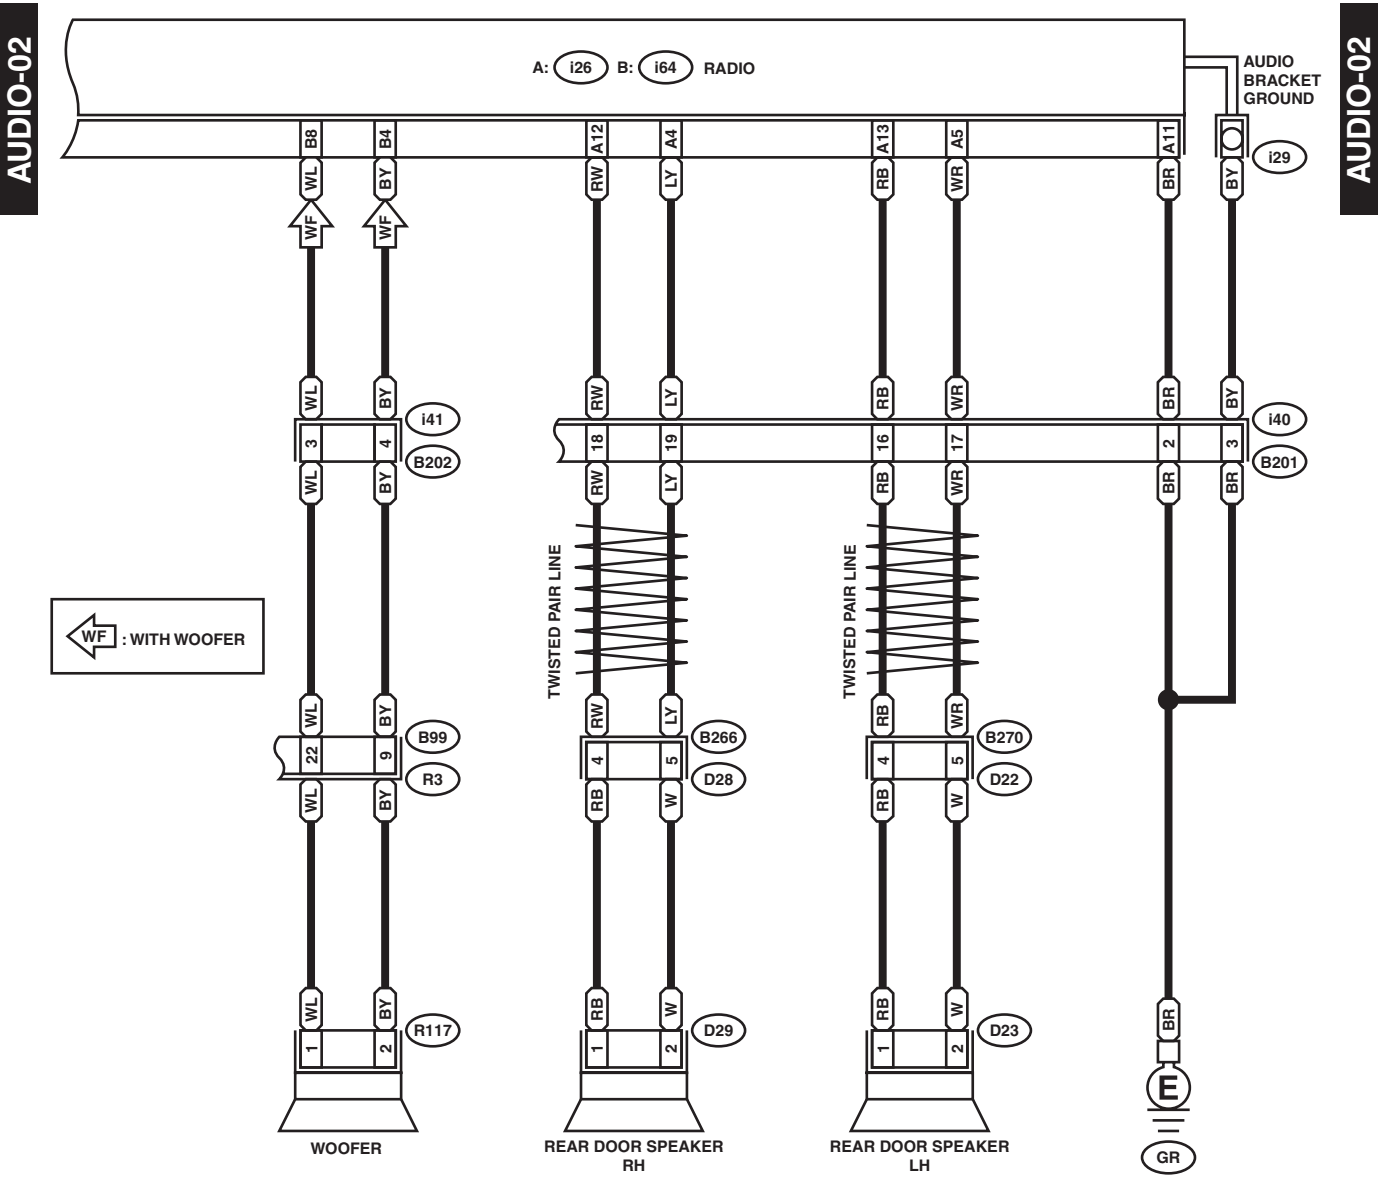

Audio System

WIRING SYSTEM

33. Audio System

A: WIRING DIAGRAM

WI-08427

Audio System

WIRING SYSTEM

WF : WITH WOOFER