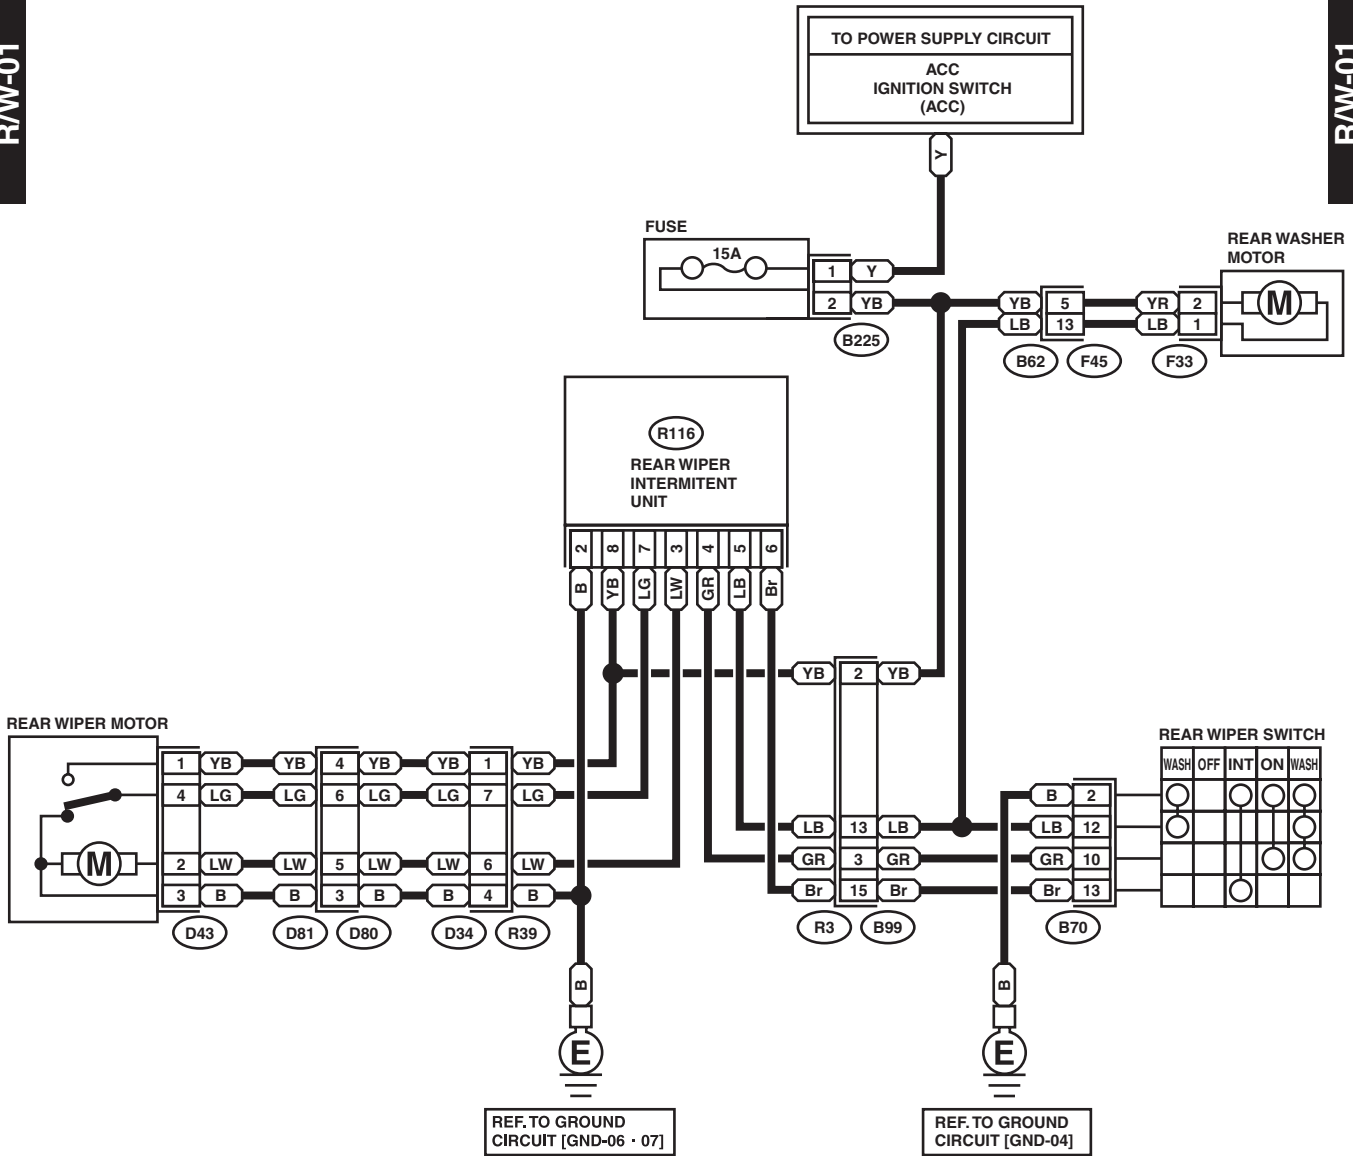

Rear Wiper and Washer System

WIRING SYSTEM

31.Rear Wiper and Washer System

A: WIRING DIAGRAM

R/W-01

R/W-01

F33 (GRAY)

D43

D34

D80 (BLACK)

R116

F45 (BLACK)

B70

B99

B225 (BLACK)

RELAY BLOCK