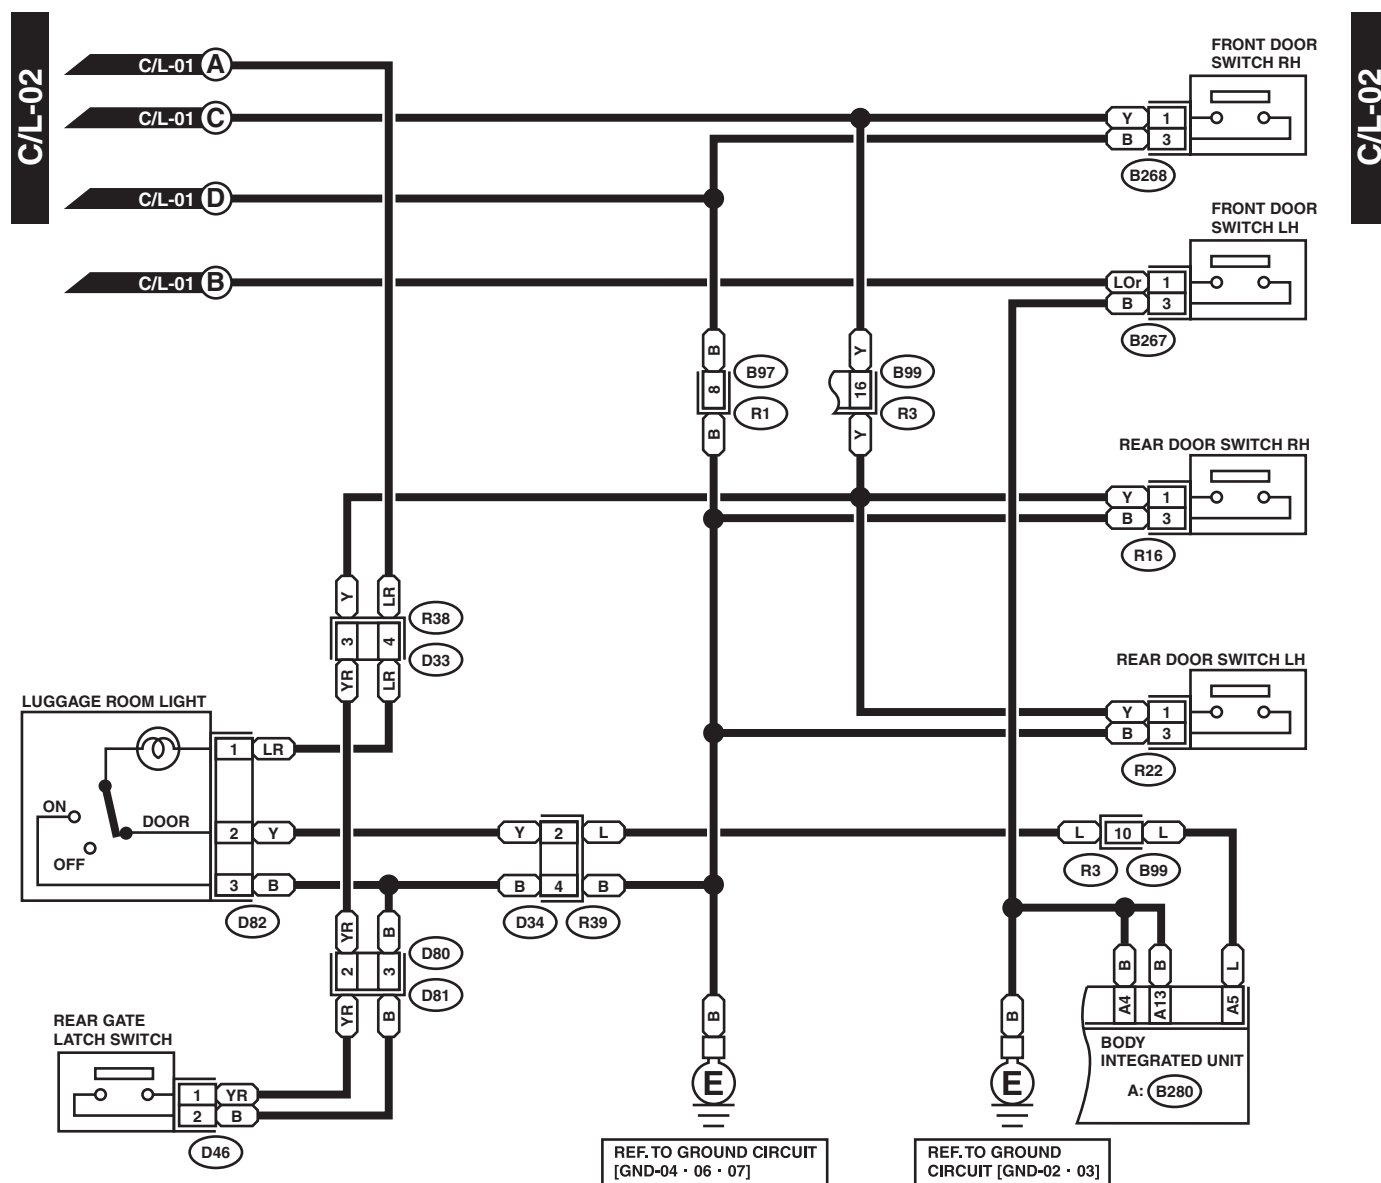

29. Interior Light System

A: WIRING DIAGRAM

C/L-01

C/L-01

Interior Light System

WIRING SYSTEM

WI-08424