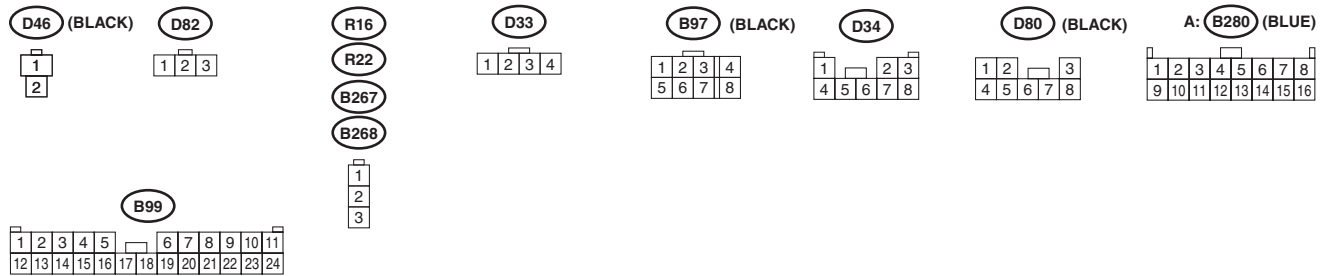

29. Interior Light System

A: WIRING DIAGRAM

C/L-01

C/L-01

Interior Light System

WIRING SYSTEM

WI-08424