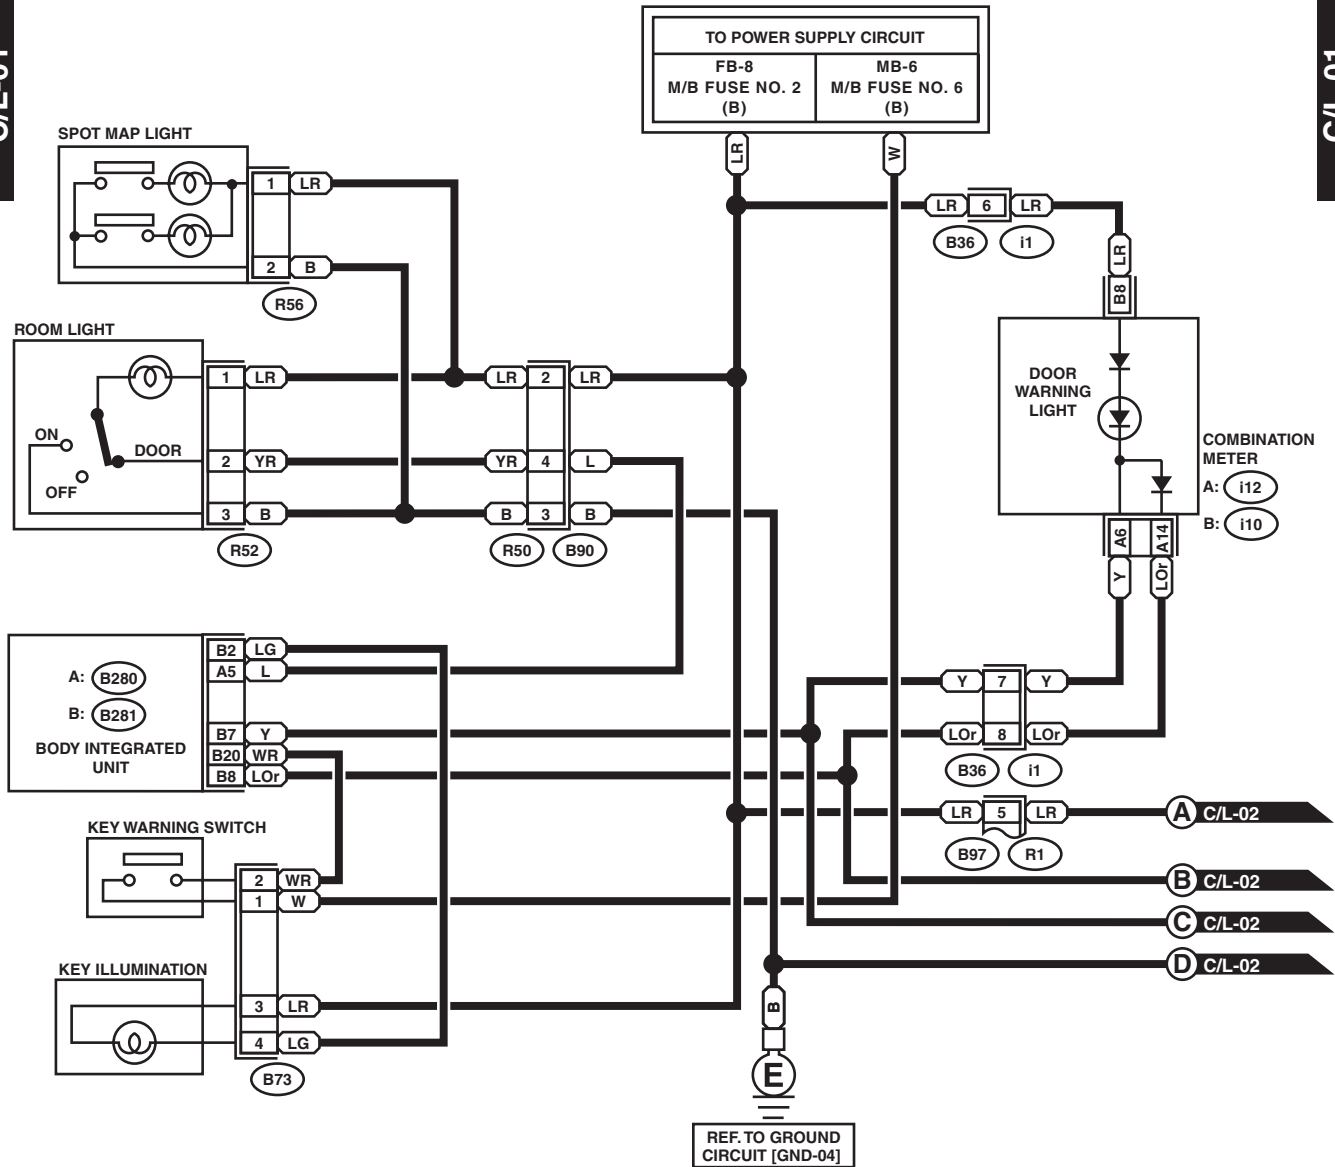

29. Interior Light System

A: WIRING DIAGRAM

C/L-01

C/L-01

Interior Light System

WIRING SYSTEM

WI-08424