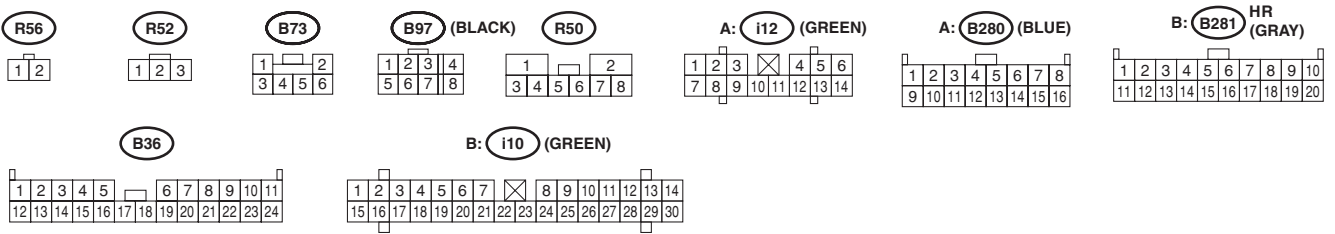

29. Interior Light System

A: WIRING DIAGRAM

C/L-01

C/L-01

Interior Light System

WIRING SYSTEM

WI-08424