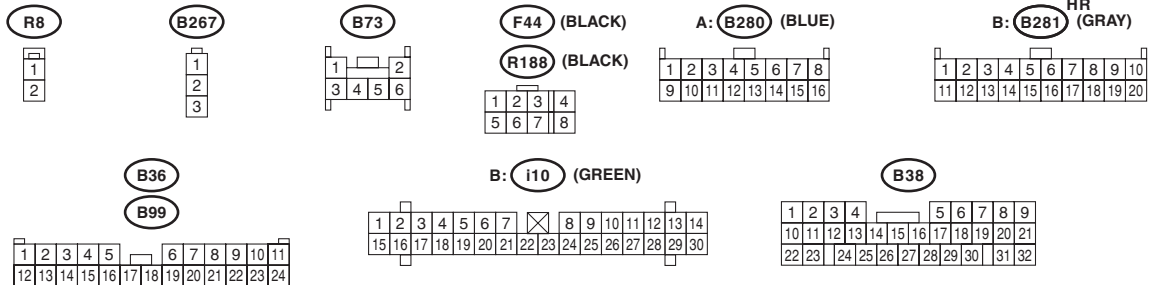

Seat Belt Warning System

WIRING SYSTEM

20.Seat Belt Warning System

A: WIRING DIAGRAM

WI-11640