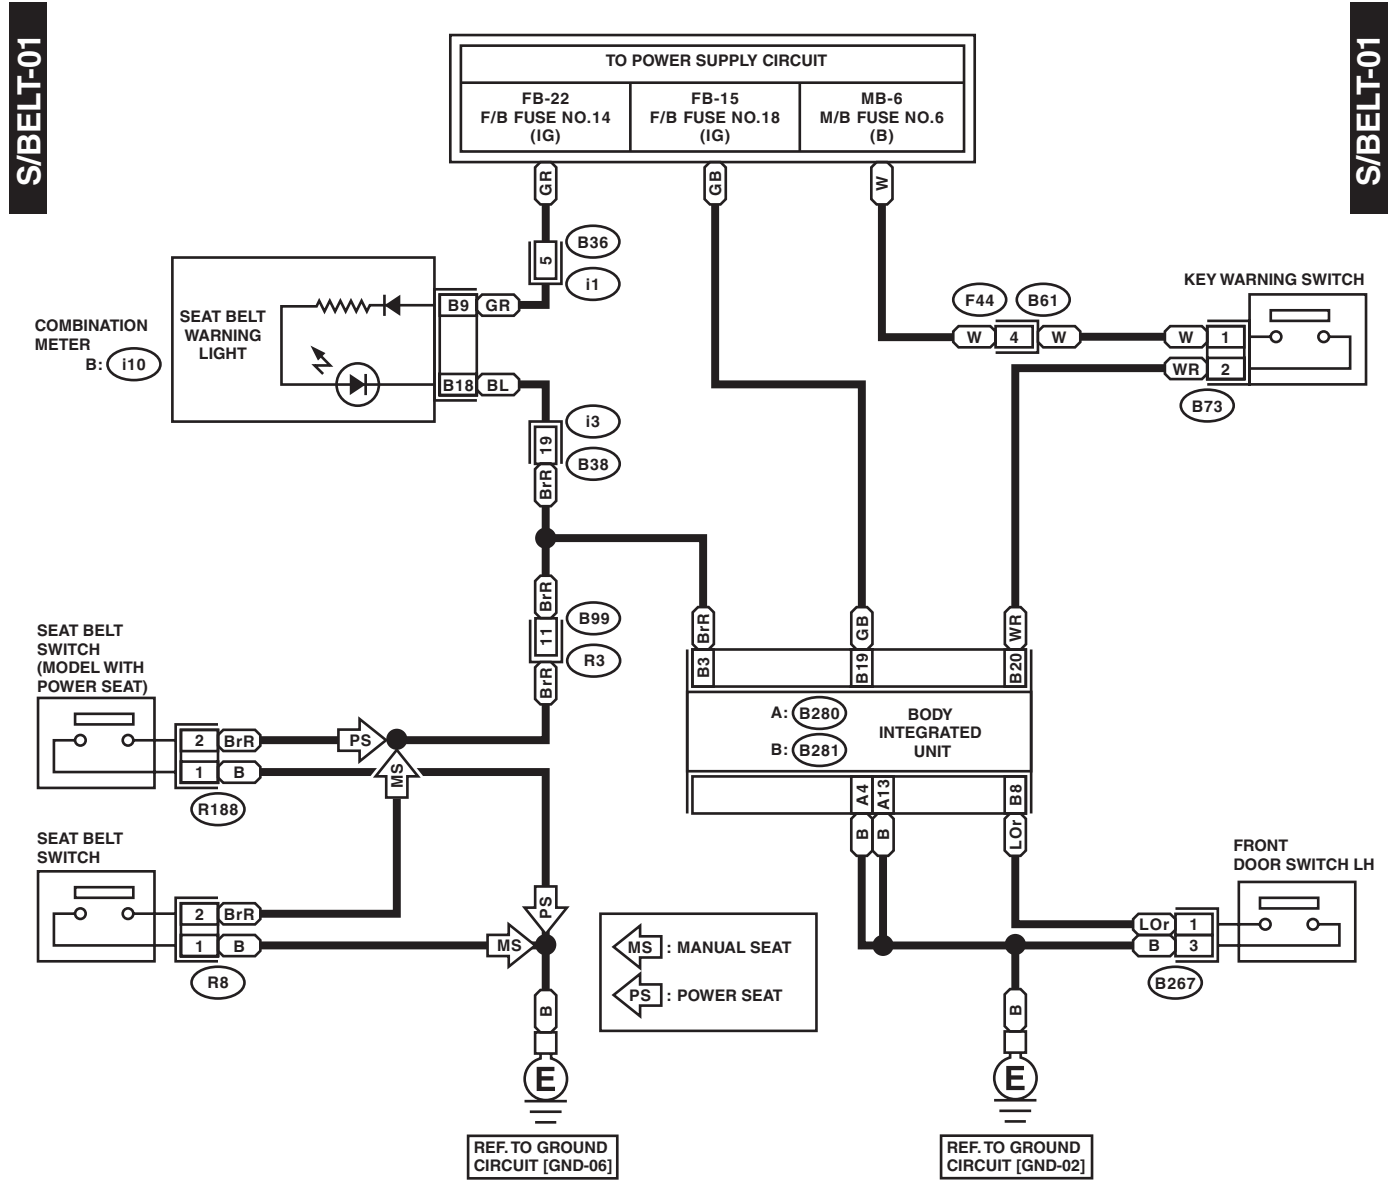

Seat Belt Warning System

WIRING SYSTEM

20.Seat Belt Warning System

A: WIRING DIAGRAM

WI-11640